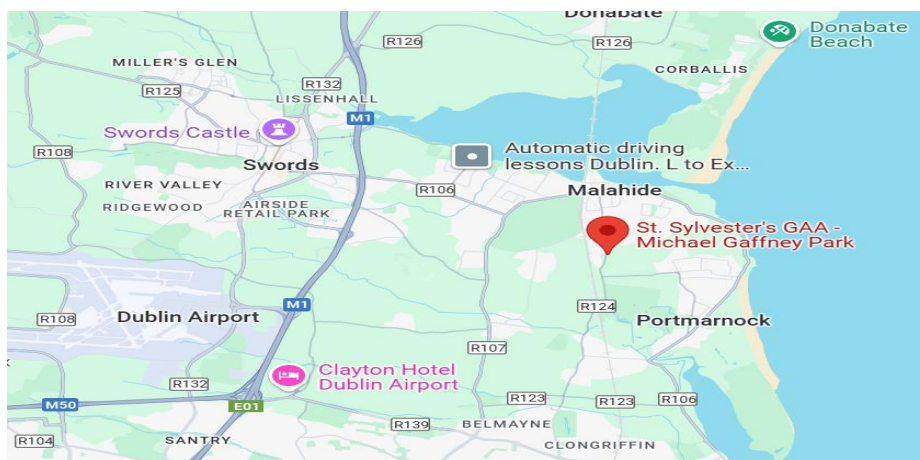

### Division 2 Cup & Division 10 Shield Finals Day

Sunday 23<sup>rd</sup> March 2025

### Location

The games will take place at Michael Gaffney Park, Broomfield, Malahide, Co Dublin.