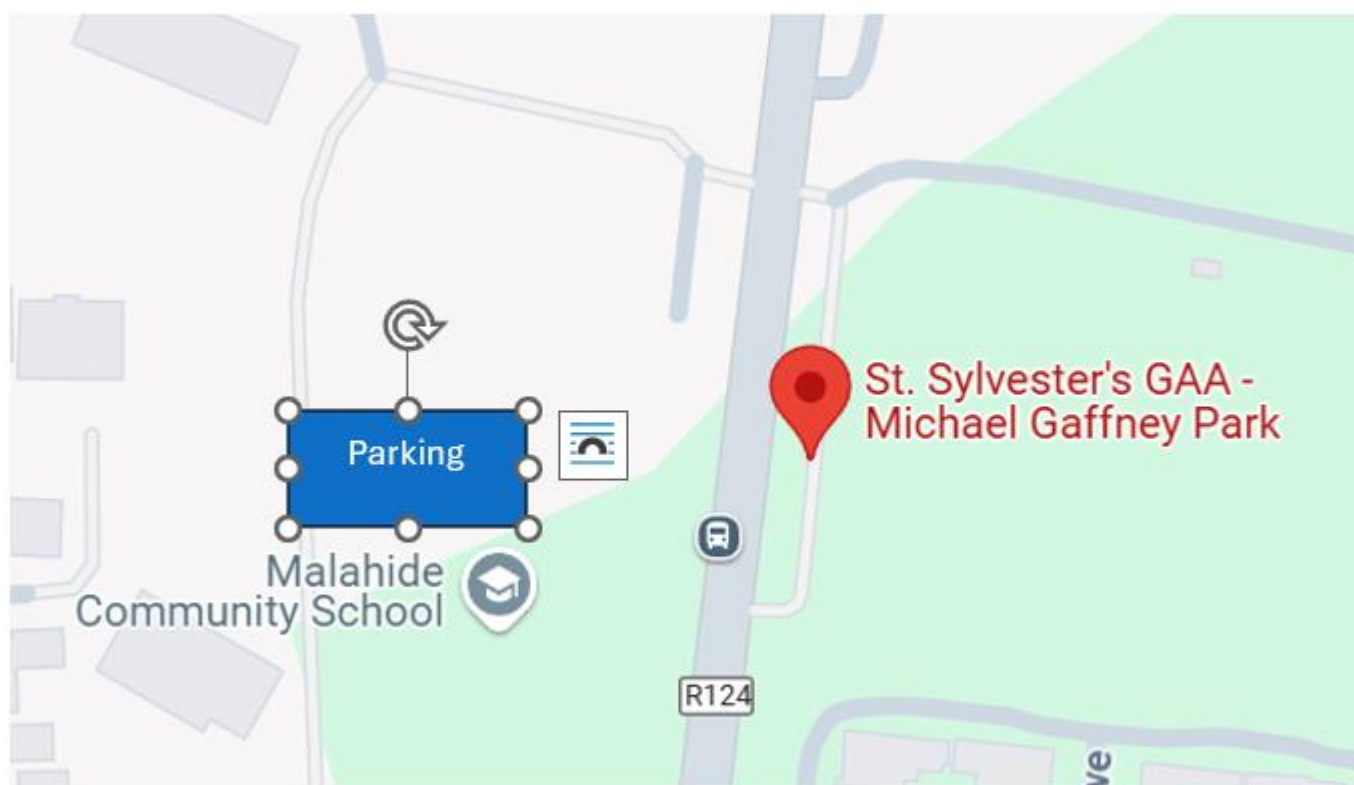

Parking

Parking will be very limited at Broomfield. We expect a very busy morning as there other GAA Games scheduled for Sunday morning and there will also hockey games taking place adjacent to the complex.

Visiting teams should **carpool** where possible to reduce pressure on available parking. We are asking all teams and supporters to park at Scoil Iosa /Malahide Community School

(<https://maps.app.goo.gl/Lyudz9rcEnMqtYZ8>), directly across the road from Michael Gaffney Park. Please cooperate with the instructions of the parking attendants who will be present on the day.

If Teams are travelling by bus they will also need to at Malahide Community School.

Referee parking will be located via Hockey Club Entrance beside our Ball Wall.

Fixtures

All games will take place on our All Weather Pitch.